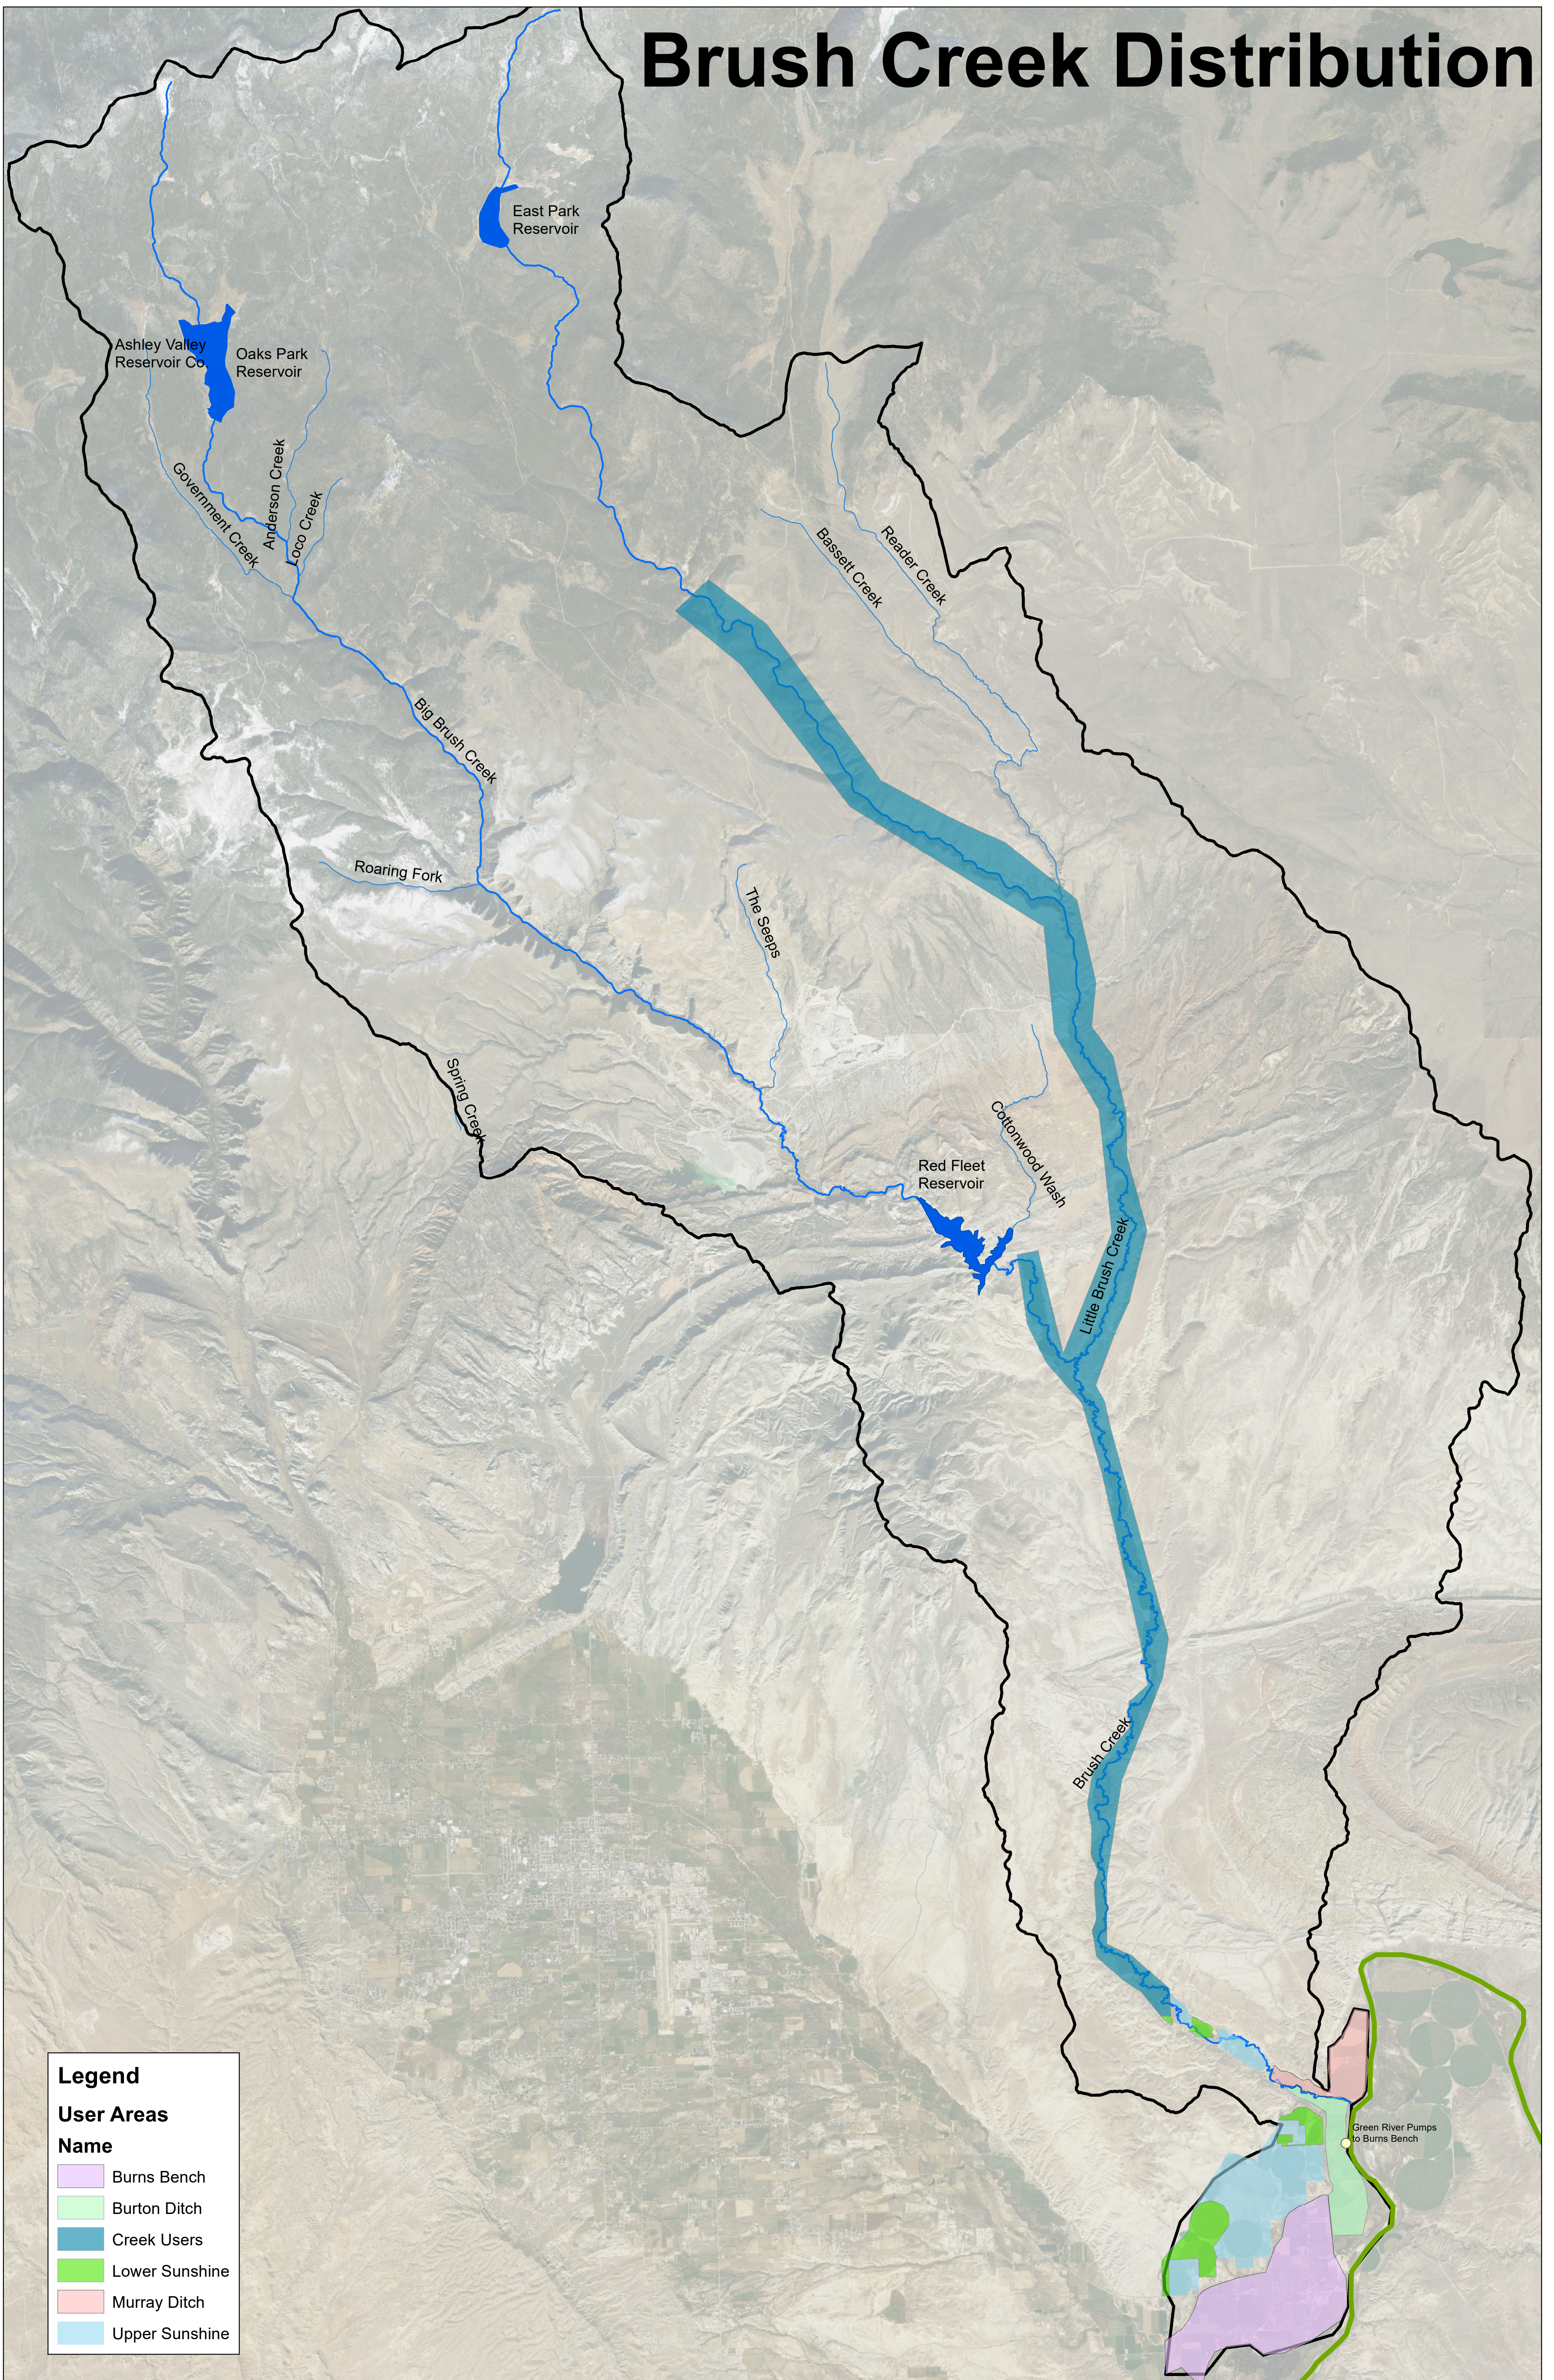

Brush Creek Distribution

Legend

User Areas

Name

- Burns Bench
- Burton Ditch
- Creek Users
- Lower Sunshine
- Murray Ditch
- Upper Sunshine